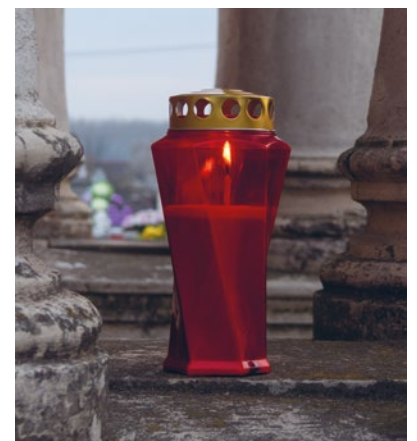

TWISTED PYRAMID
Box: 13 pcs
Pallet: 56 box.
Total: 728 pcs

📏 200 mm
⚖️ 270-290 g
🕒 50 h